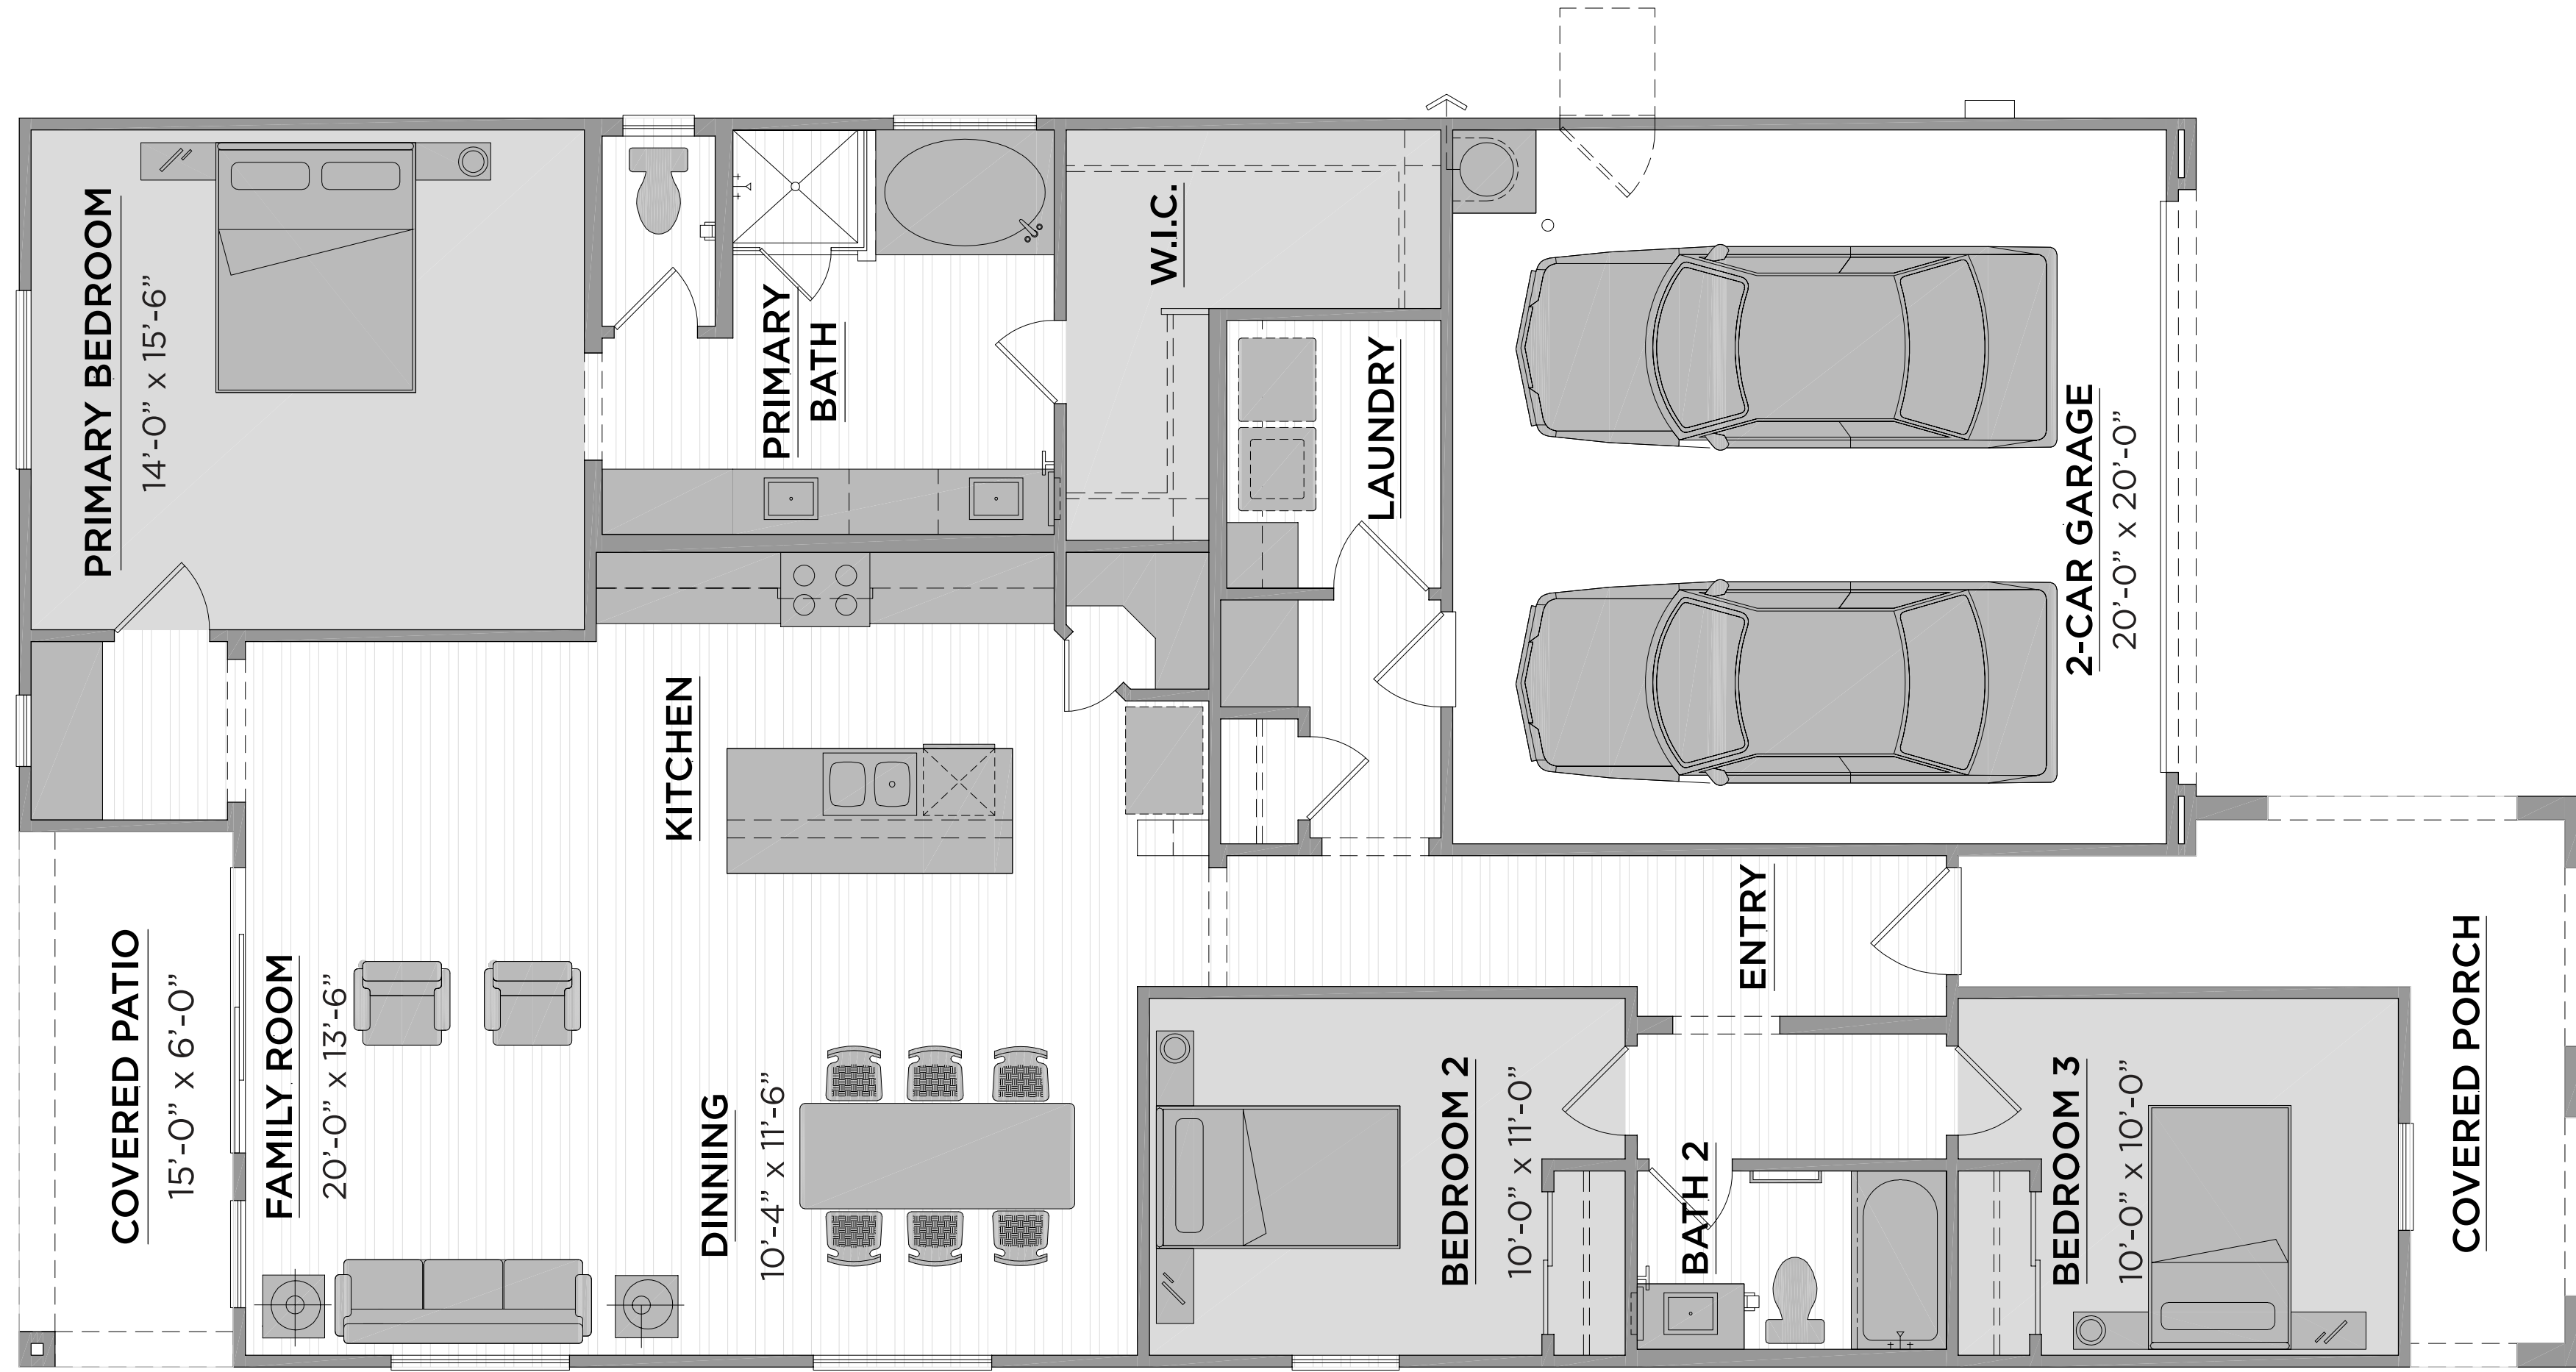

# THE FRANKLIN

3 BEDROOMS | 2 BATHROOMS | ONE LEVEL | 1,606 SQ. FT.