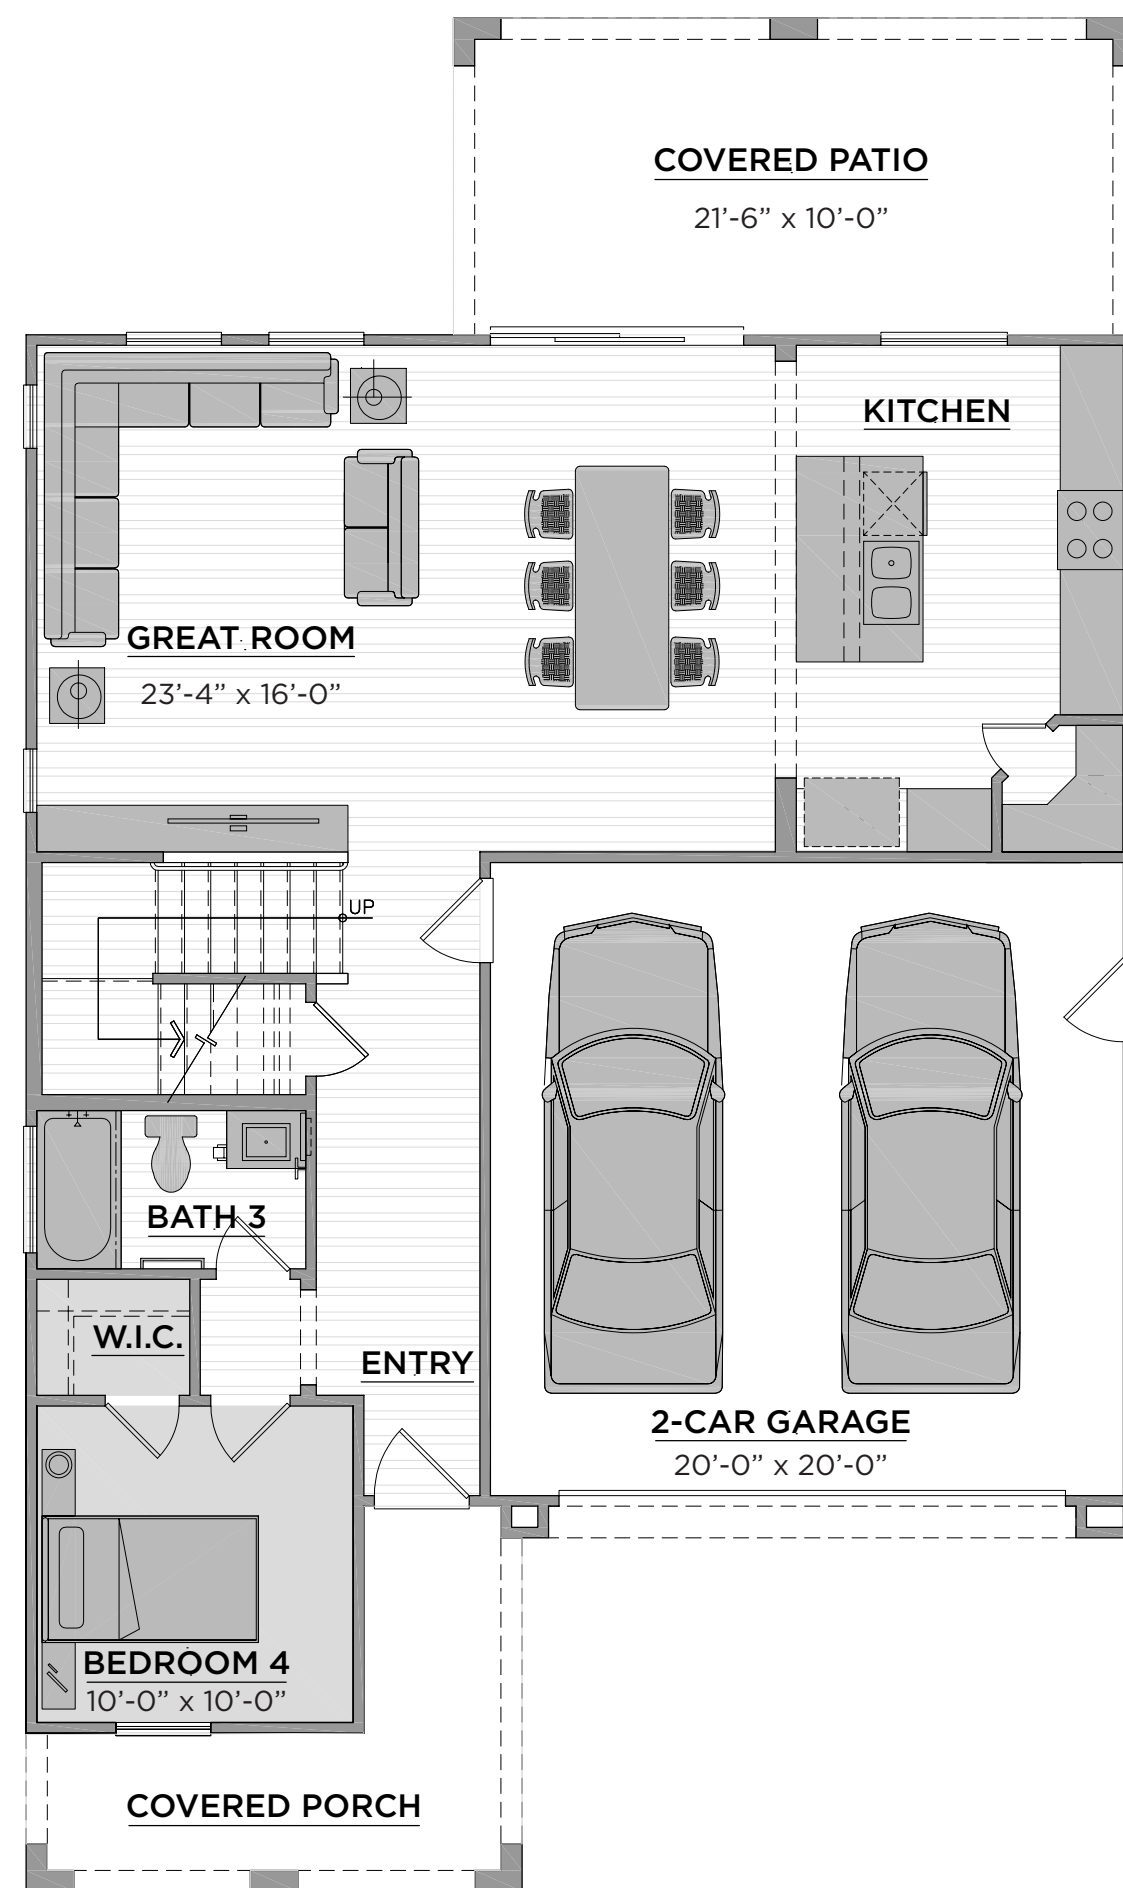

THE FRANKLIN

5 BEDROOMS | 3 BATHROOMS | TWO LEVELS | 2,130 SQ. FT.

FIRST FLOOR

SECOND FLOOR

THE FRANKLIN

5 BEDROOMS | 3 BATHROOMS | TWO LEVELS | 2,130 SQ. FT.

THE FRANKLIN

5 BEDROOMS | 3 BATHROOMS | TWO LEVELS | 2,130 SQ. FT.

FIRST FLOOR

THE FRANKLIN

5 BEDROOMS | 3 BATHROOMS | TWO LEVELS | 2,130 SQ. FT.

SECOND FLOOR

THE FRANKLIN

5 BEDROOMS | 3 BATHROOMS | TWO LEVELS | 2,130 SQ. FT.