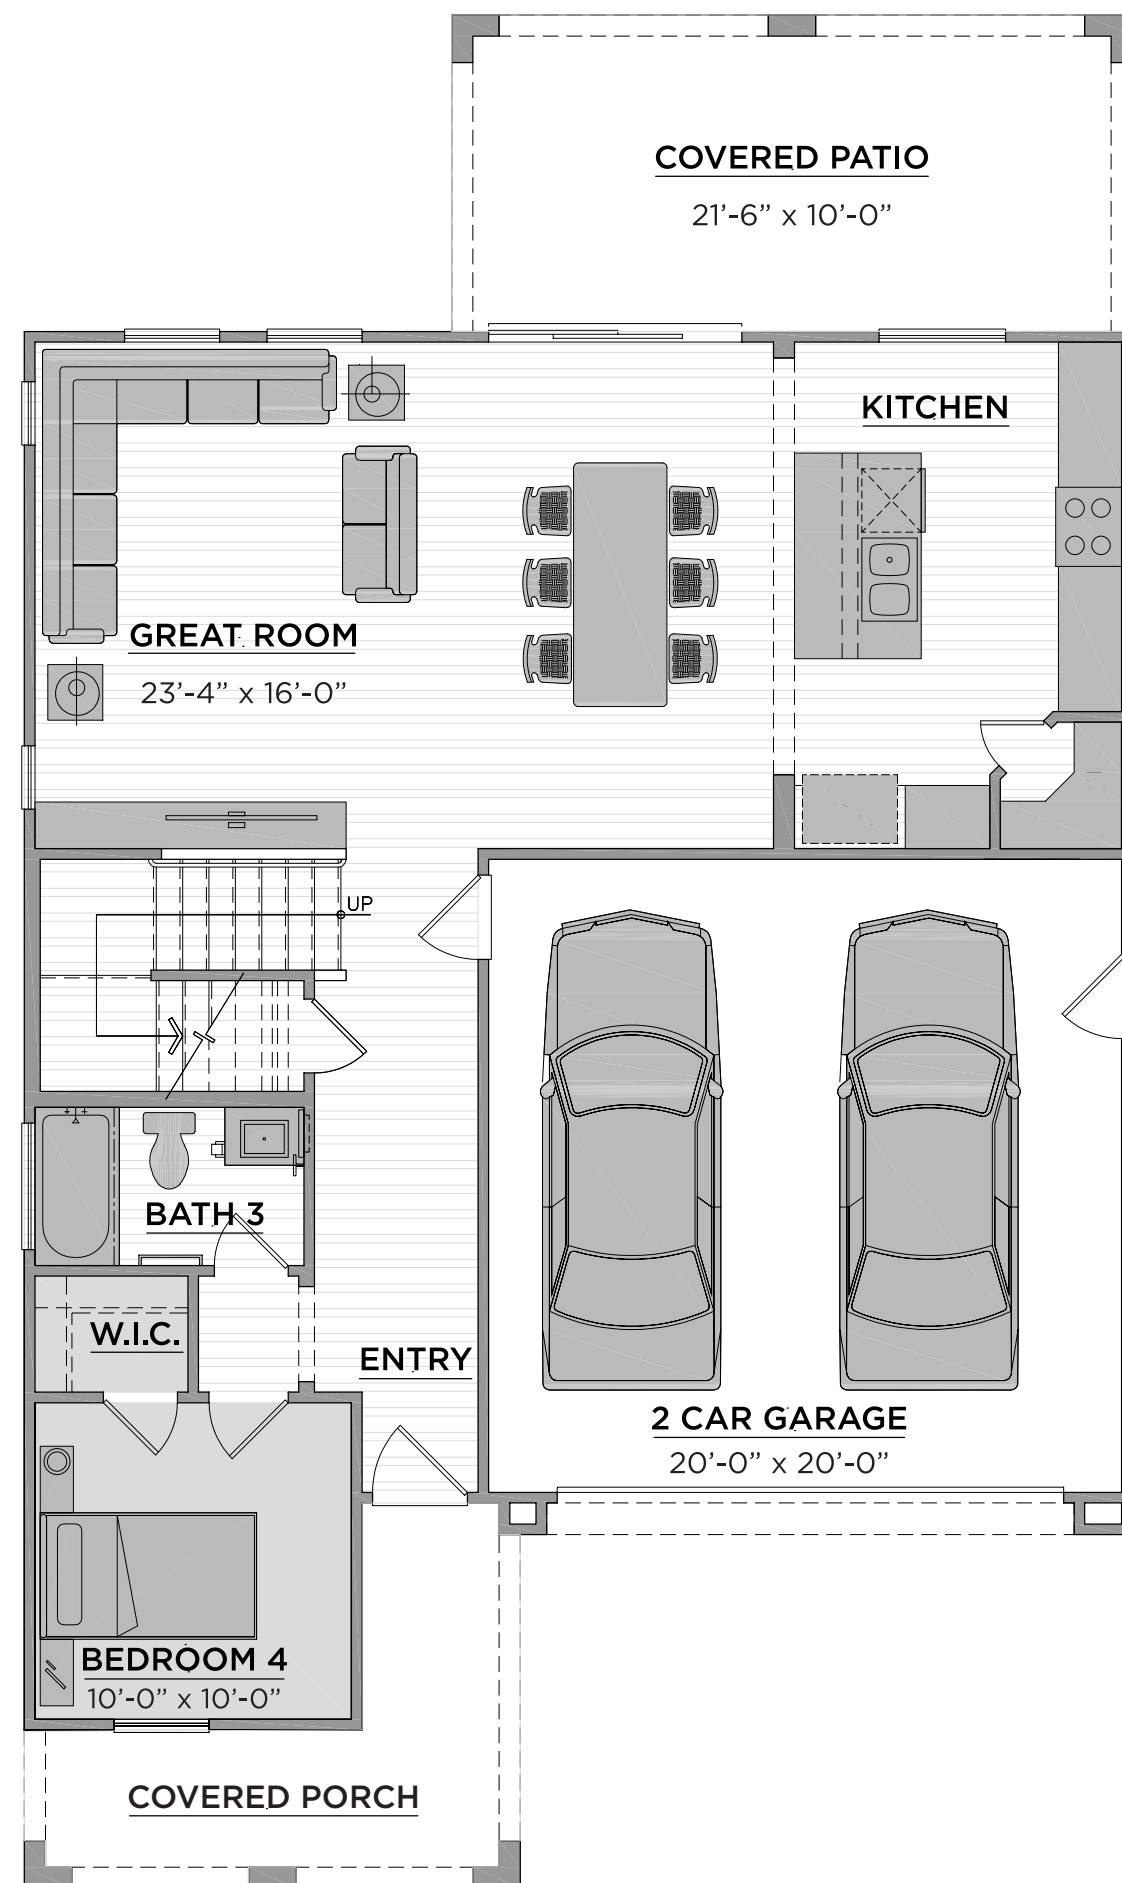

THE FRANKLIN

4 BEDROOMS | 3 BATHROOMS | TWO LEVELS | 1,963 SQ. FT.

FIRST FLOOR

SECOND FLOOR

THE FRANKLIN

4 BEDROOMS | 3 BATHROOMS | TWO LEVELS | 1,963 SQ. FT.

THE FRANKLIN

4 BEDROOMS | 3 BATHROOMS | TWO LEVELS | 1,963 SQ. FT.

FIRST FLOOR

THE FRANKLIN

4 BEDROOMS | 3 BATHROOMS | TWO LEVELS | 1,963 SQ. FT.

SECOND FLOOR

THE FRANKLIN

4 BEDROOMS | 3 BATHROOMS | TWO LEVELS | 1,963 SQ. FT.